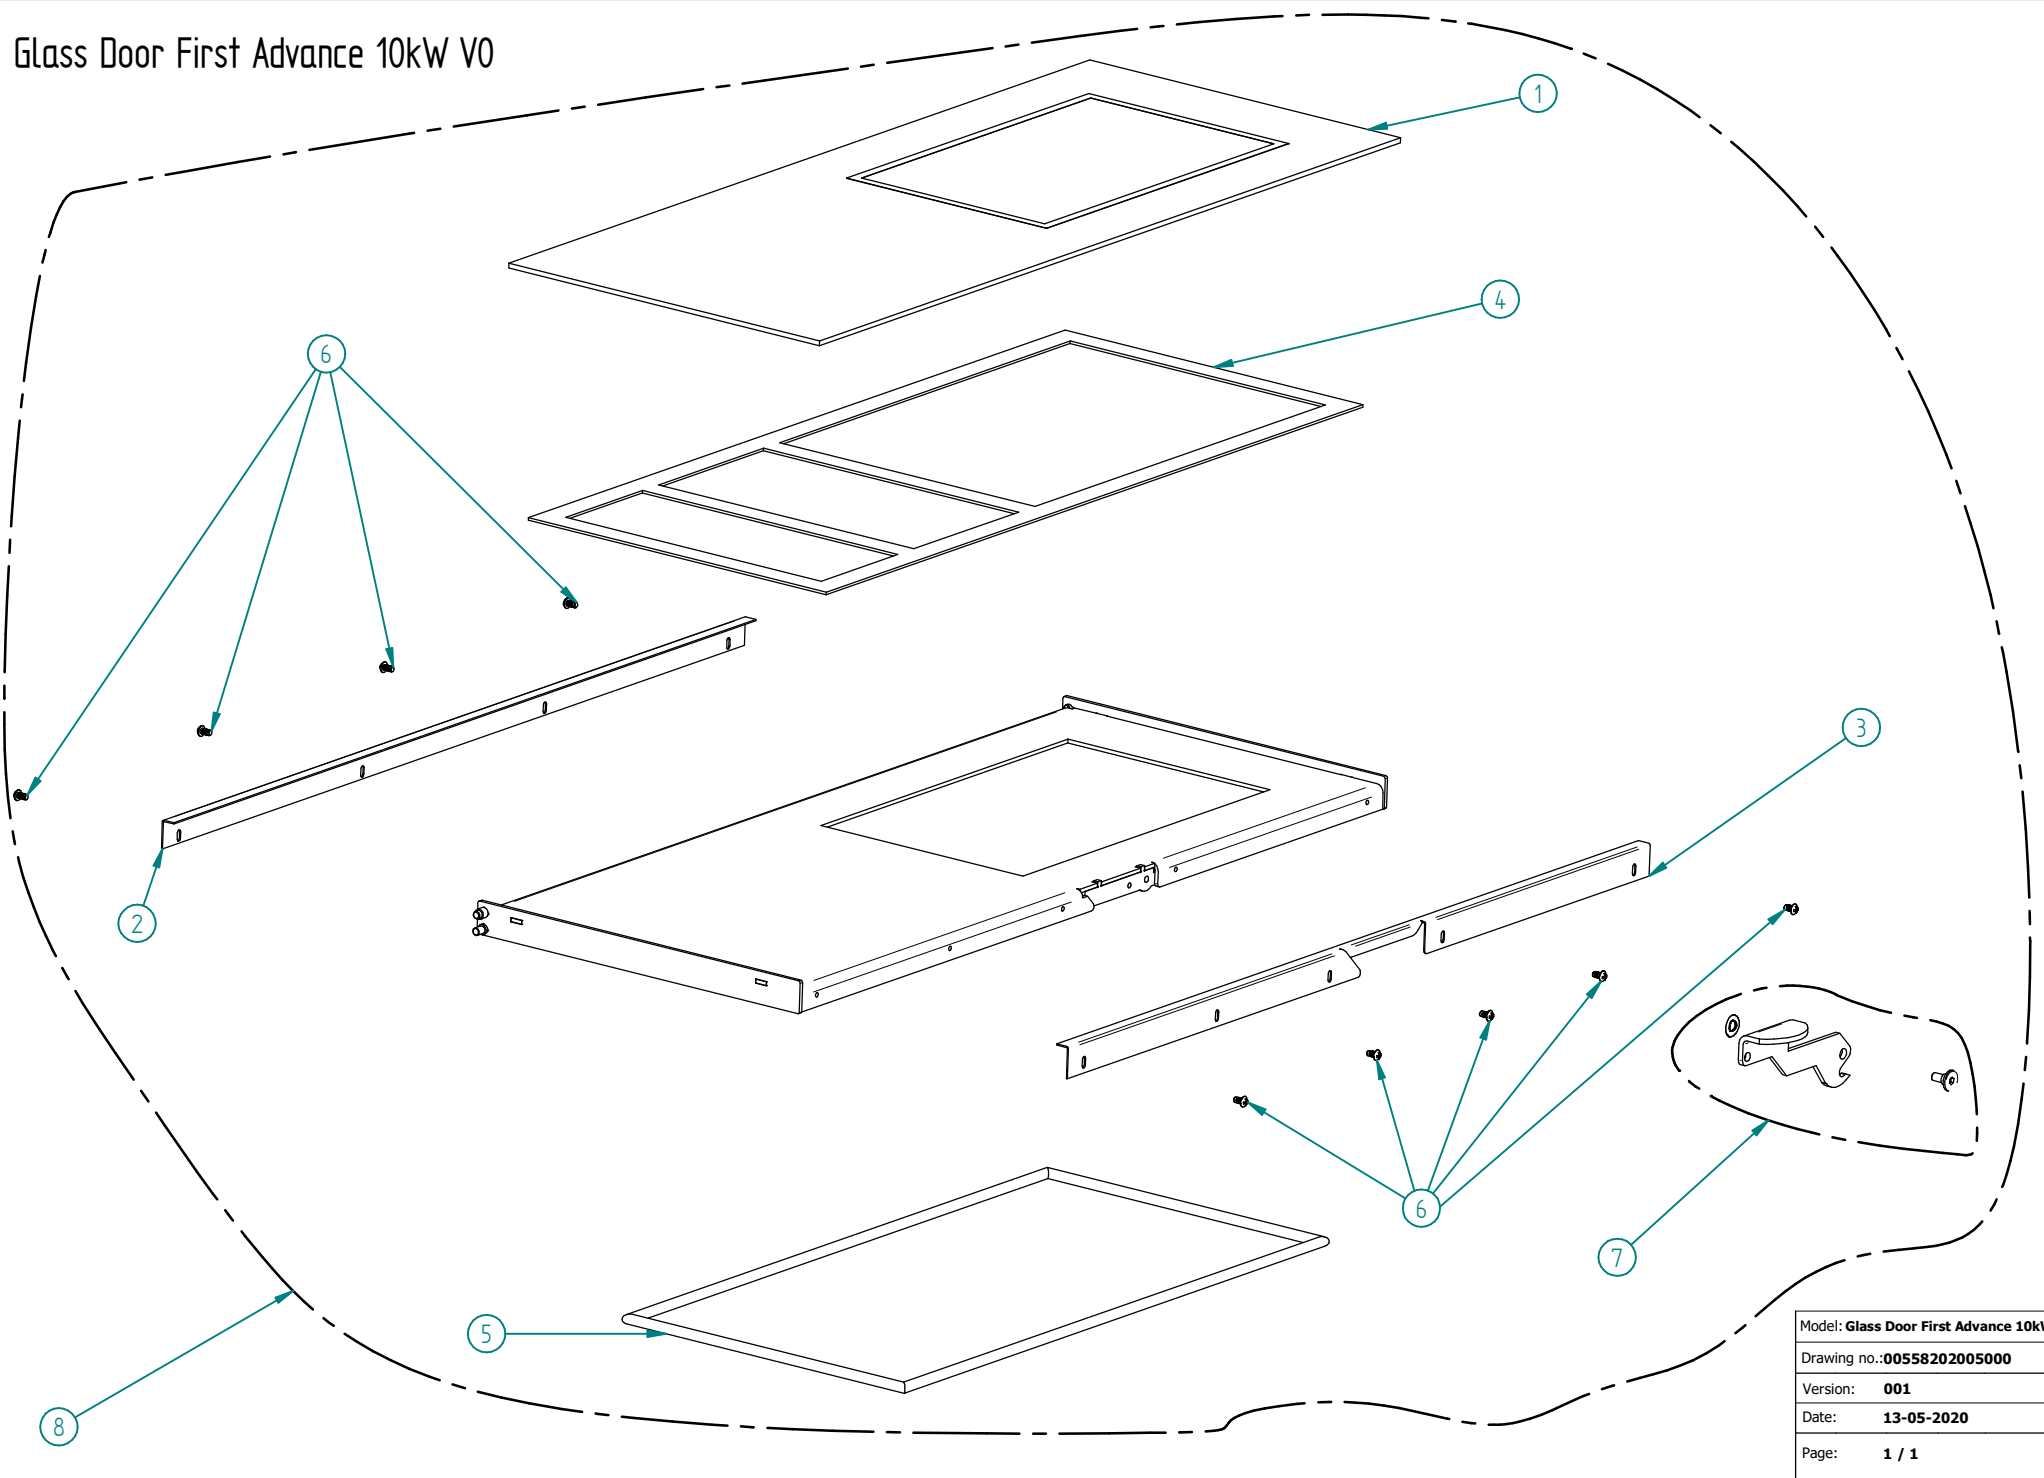

First Advance 10kW V0

Model:	First Advance 10kW
Drawing no.:	00556202005000
Version:	000
Date:	13-05-2020
Page:	1 / 1

Glass Door First Advance 10kW V0

Model: Glass Door First Advance 10kW
Drawing no.: 00558202005000
Version: 001
Date: 13-05-2020
Page: 1 / 1