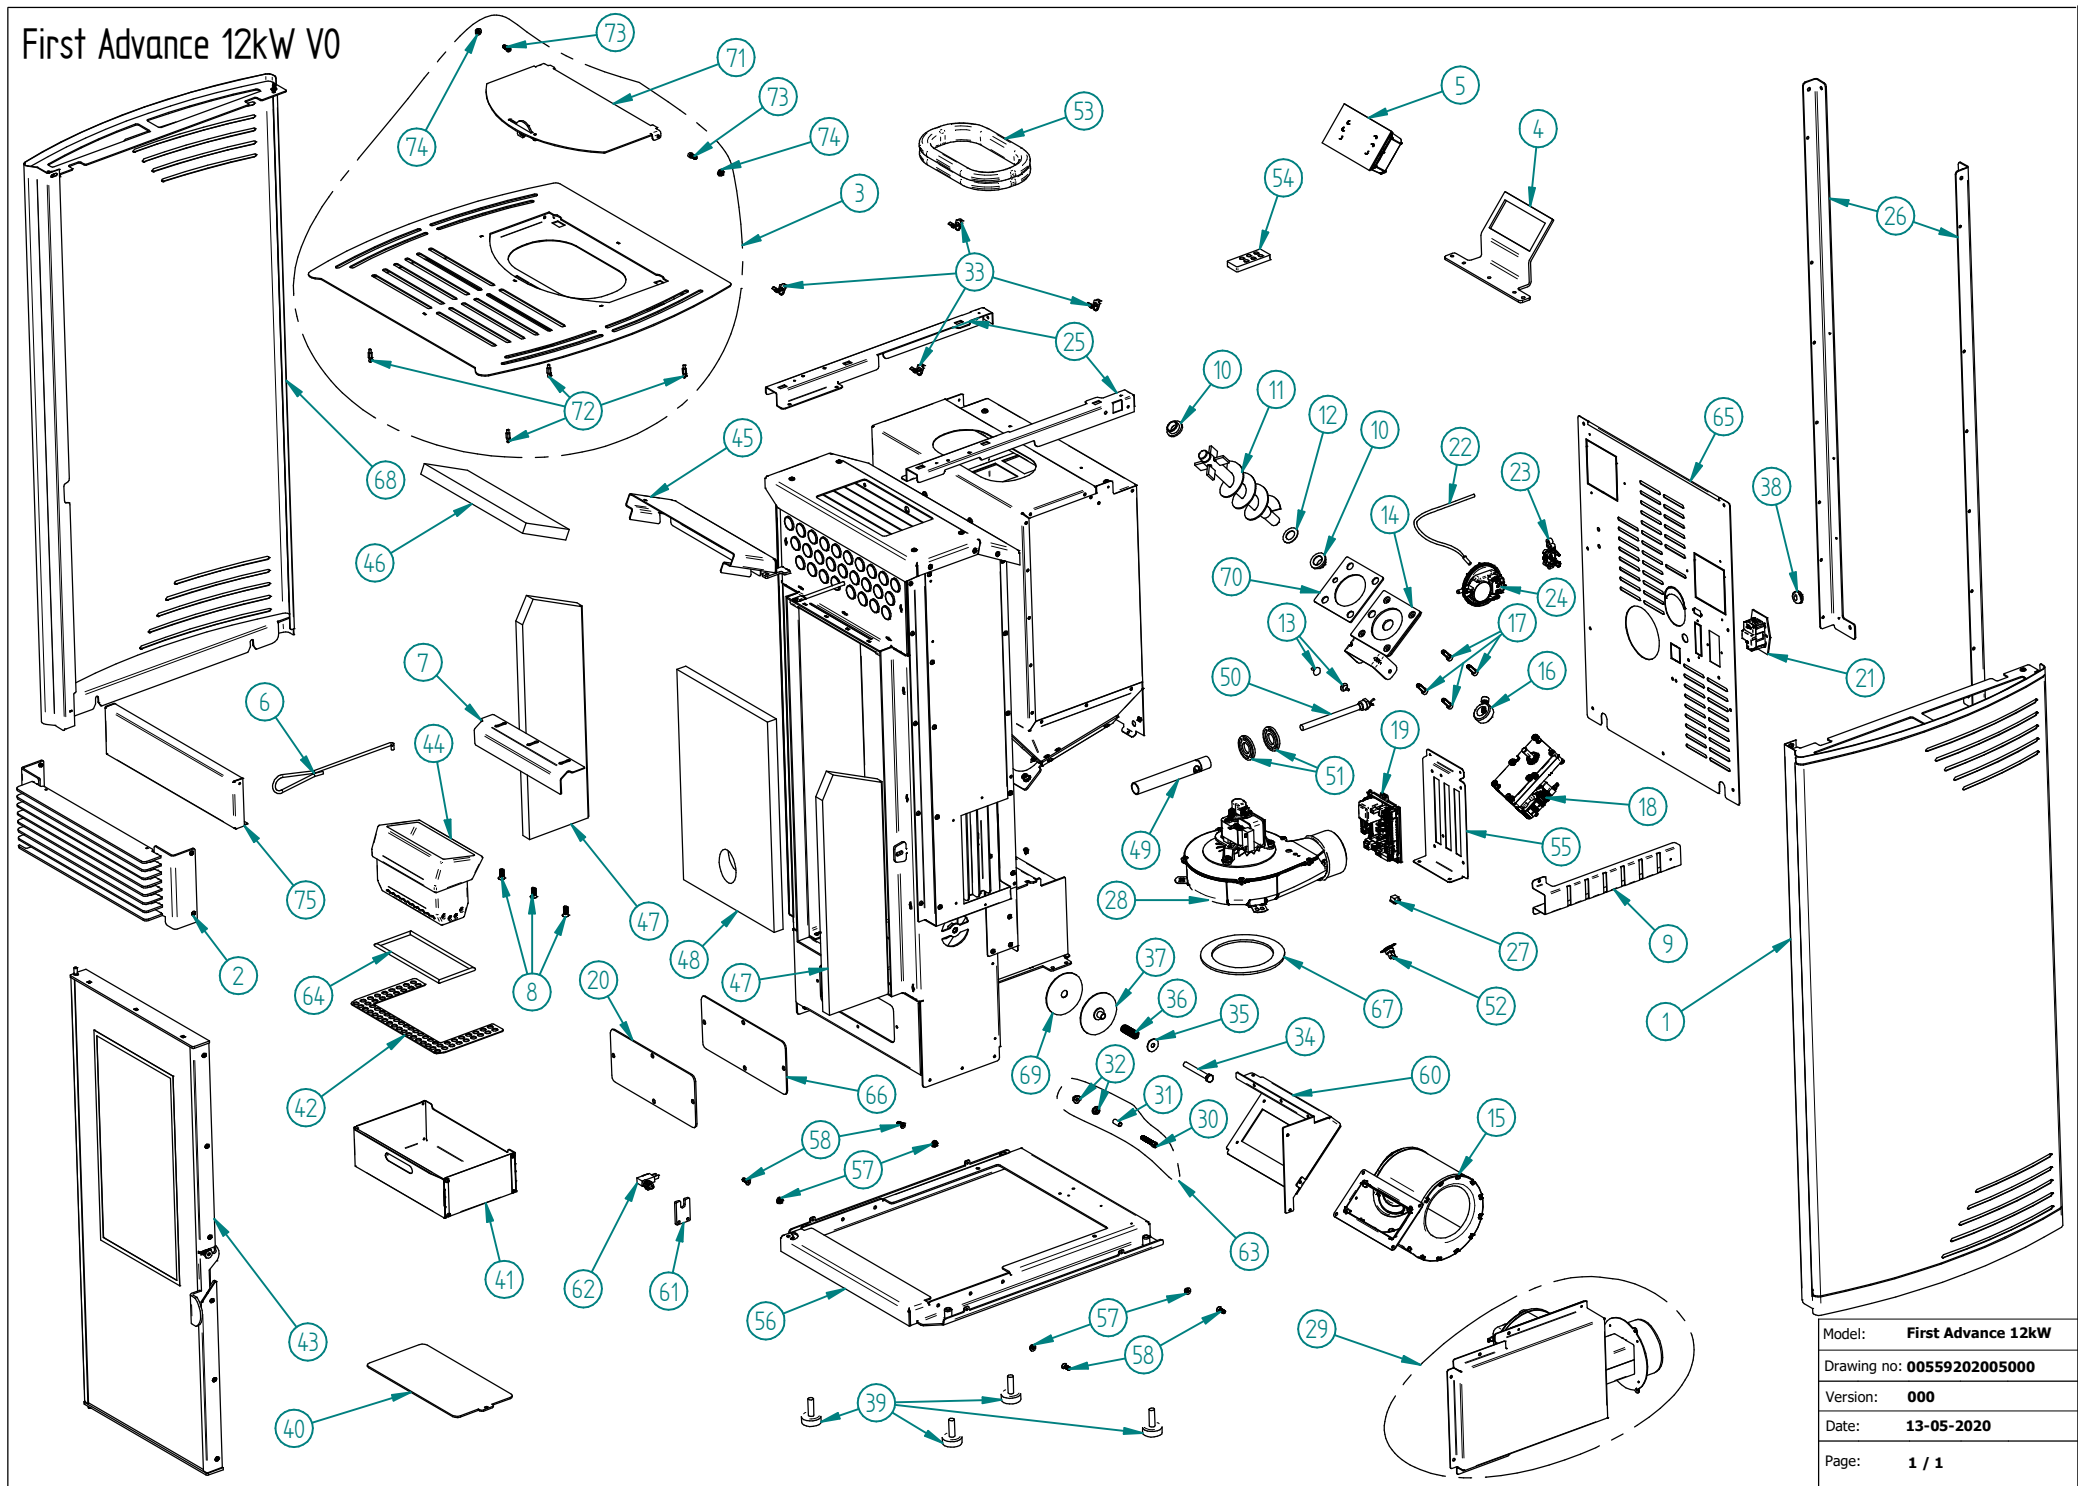

First Advance 12kW V0

Model:	First Advance 12kW
Drawing no:	00559202005000
Version:	000
Date:	13-05-2020
Page:	1 / 1

Glass Door First Advance 12kW V0

Model: **Glass Door First Advance 12kW**

Drawing no.: **00560202005000**