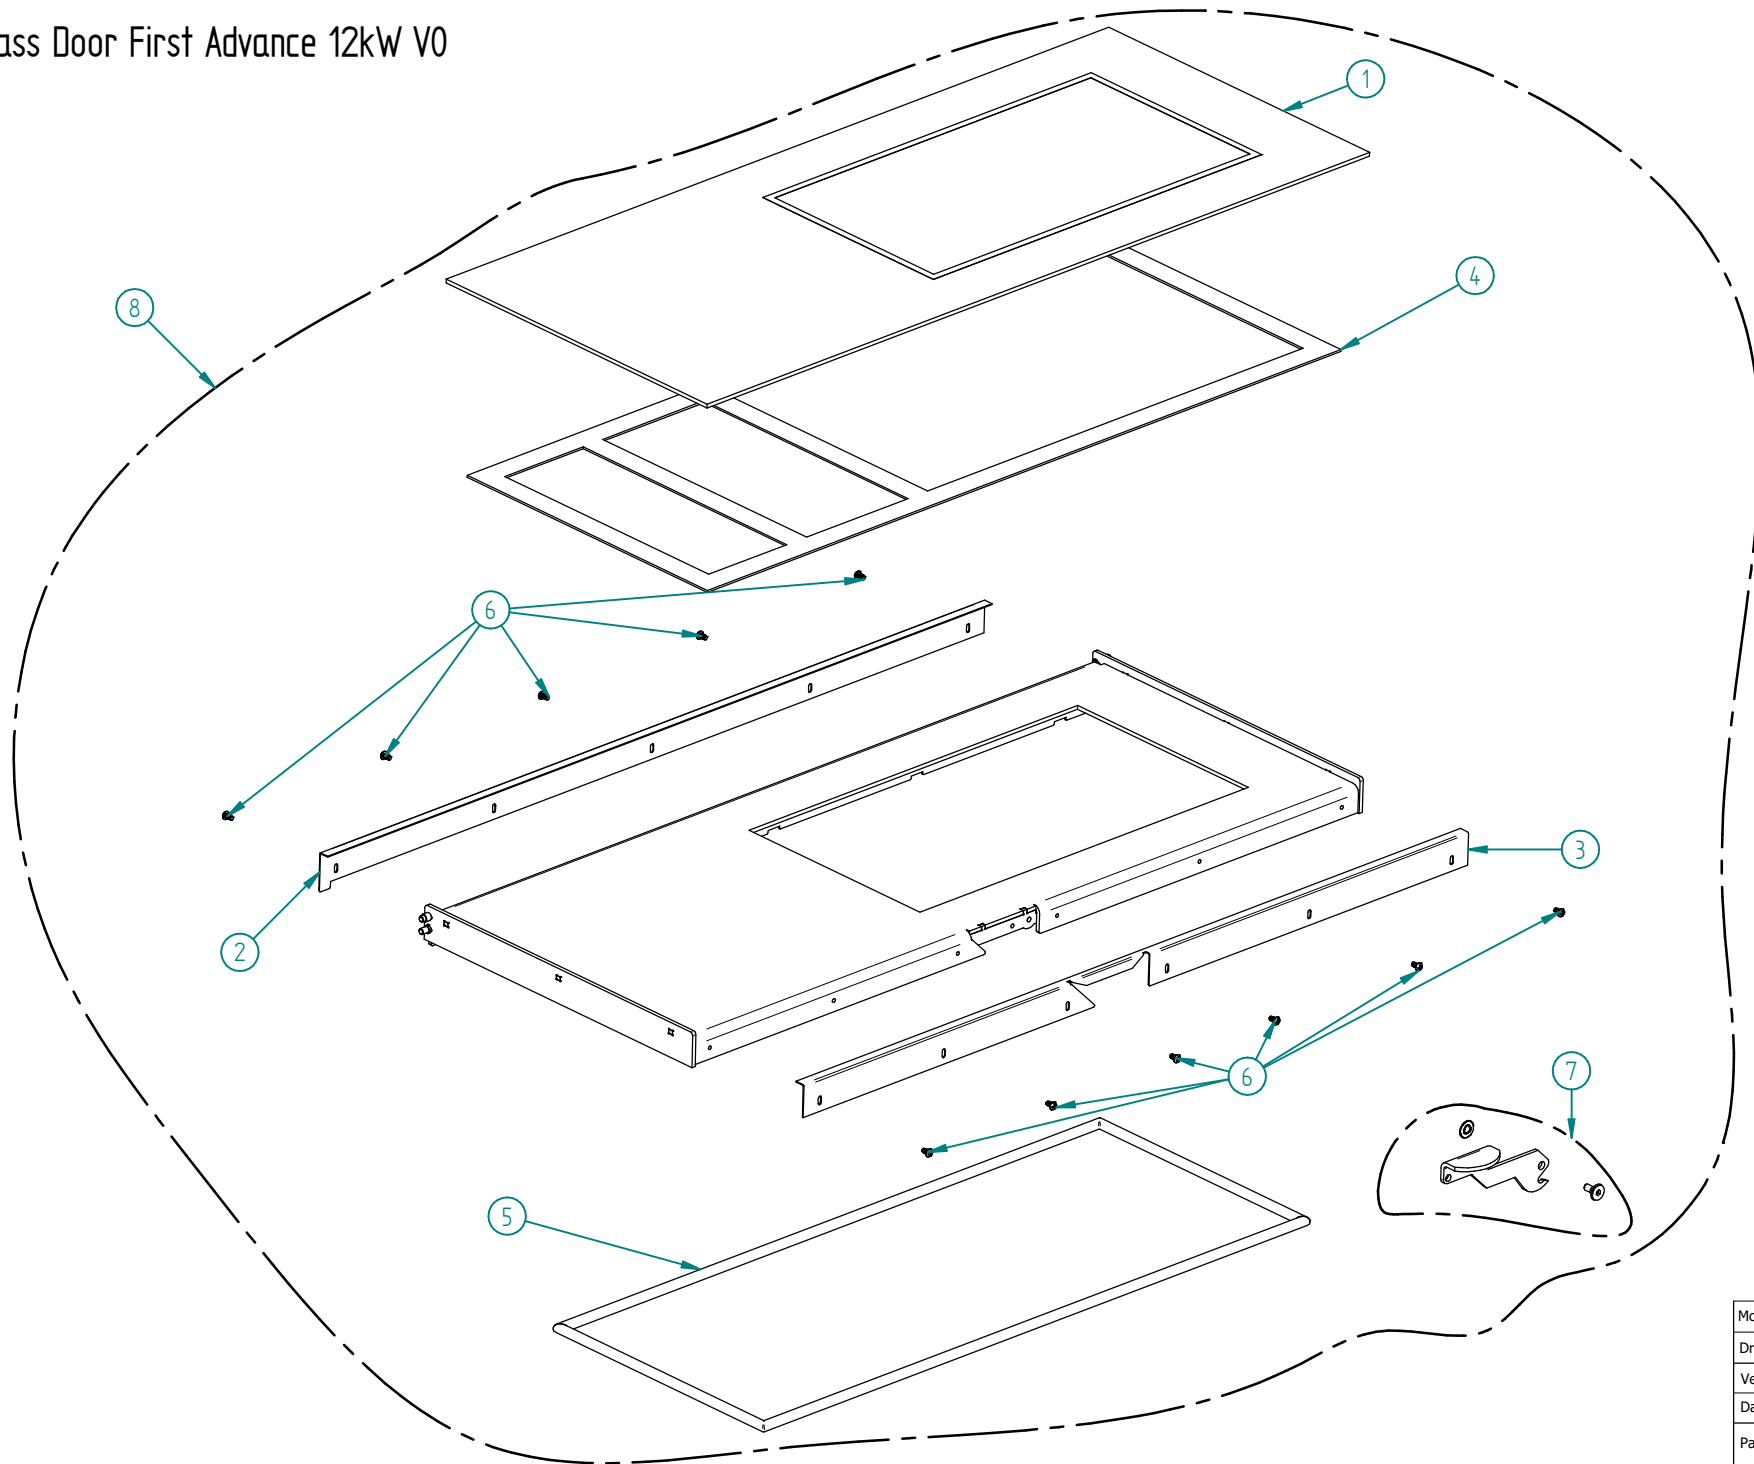

First Advance 12kW V0

Model:	First Advance 12kW
Drawing no:	00559202005000
Version:	000
Date:	13-05-2020
Page:	1 / 1

Glass Door First Advance 12kW V0

Model: **Glass Door First Advance 12kW**

Drawing no.: **00560202005000**