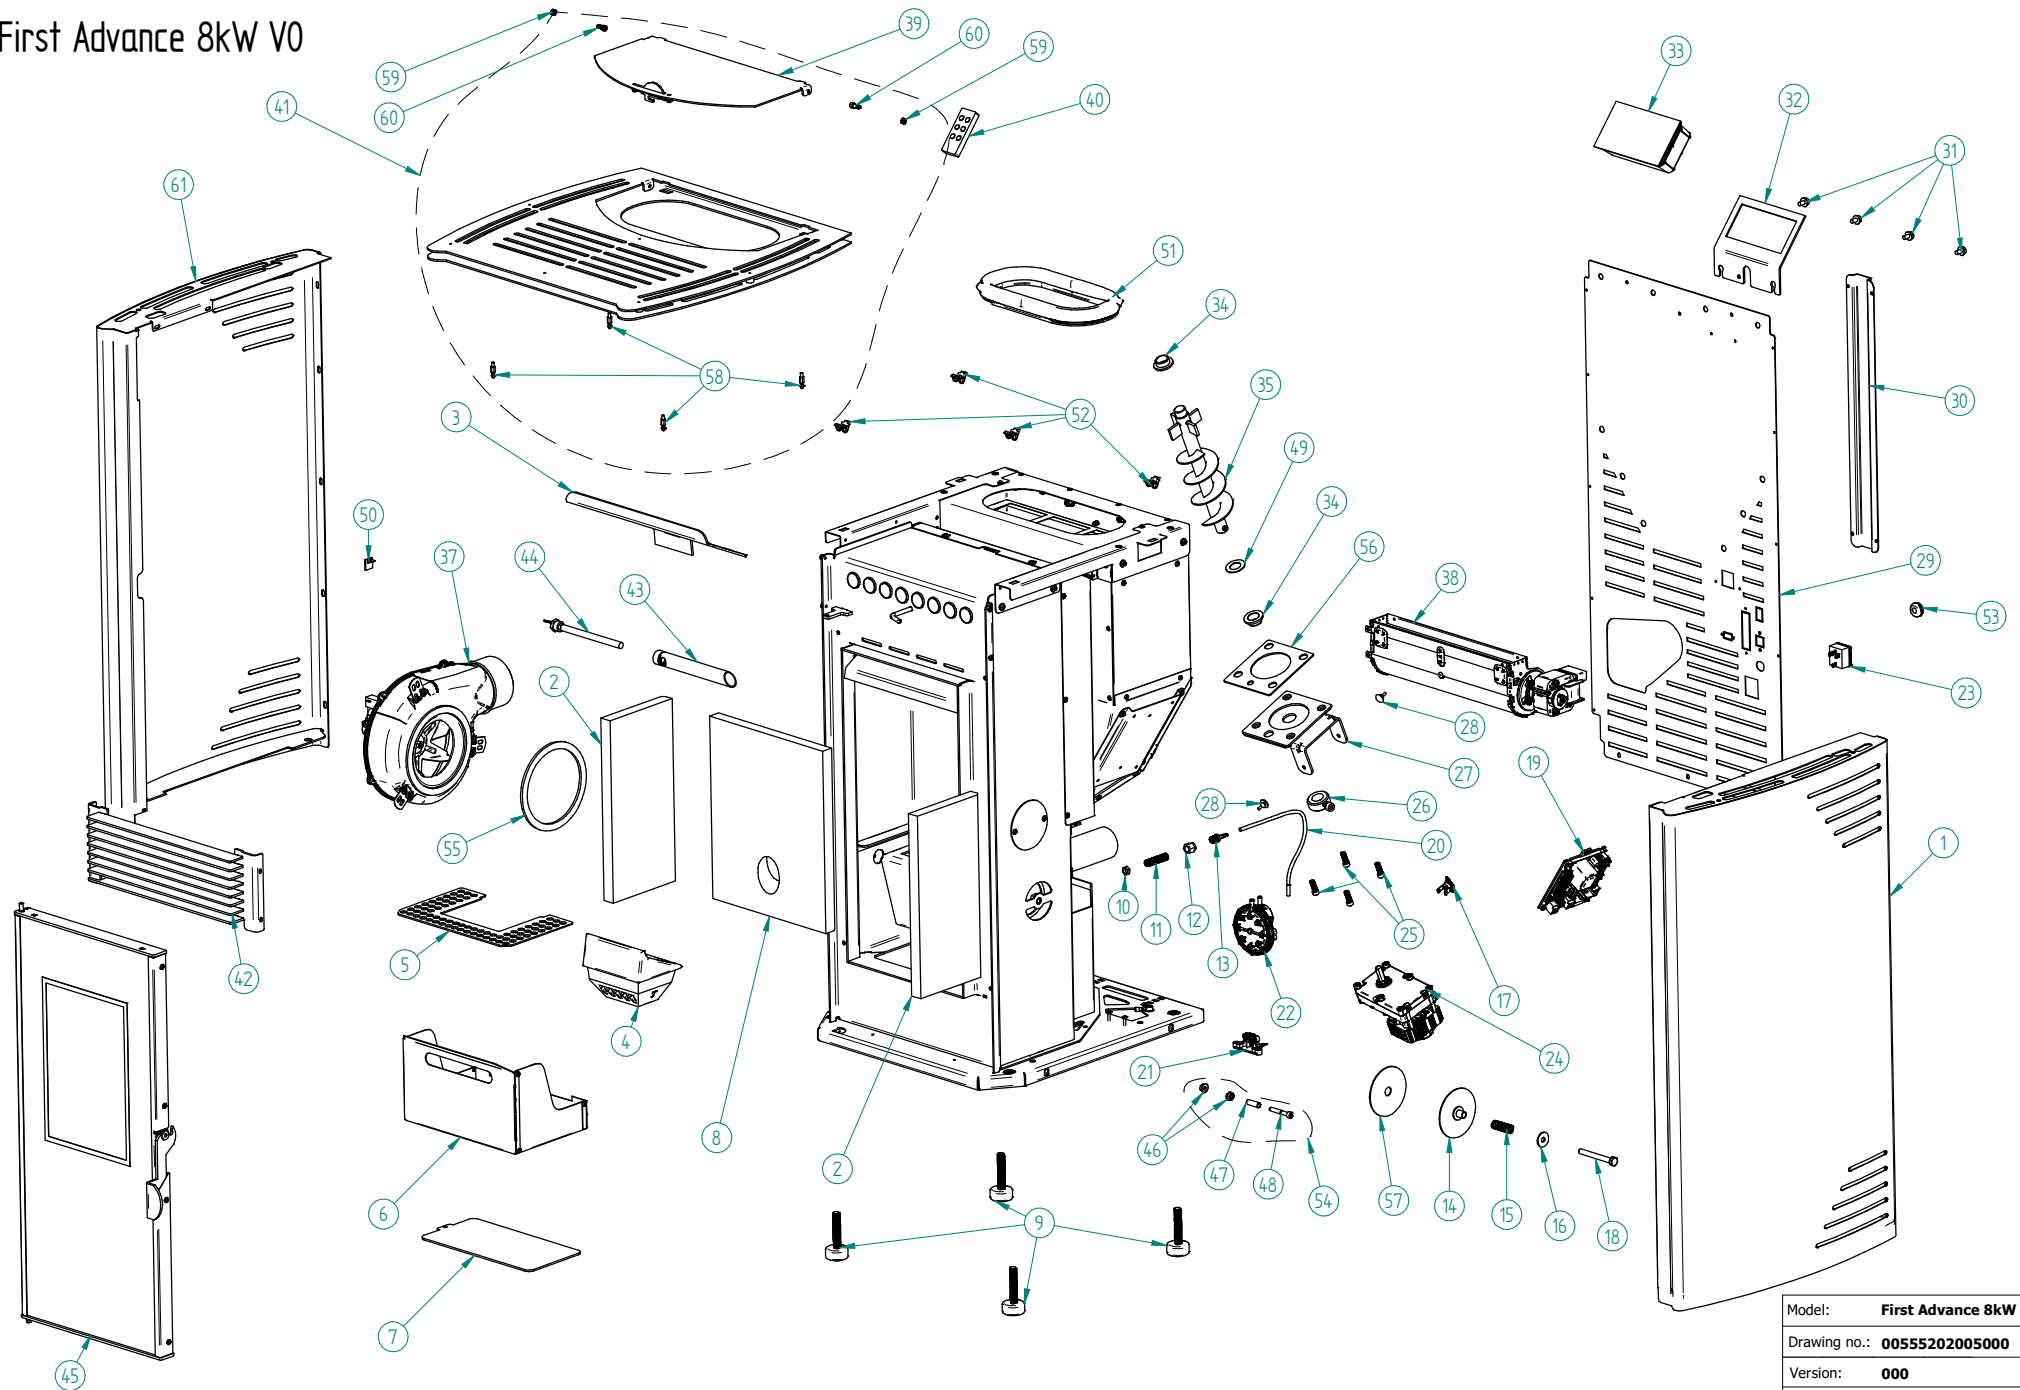

First Advance 8kW V0

Model:	First Advance 8kW
Drawing no.:	0055202005000
Version:	000
Date:	13-05-2020
Page:	1 / 1

Glass Door First Advance 8kW V0

Model: Glass Door First Advance 8kW
Drawing no.: 00557202005000
Version: 001
Date: 13-05-2020
Page: 1 / 1