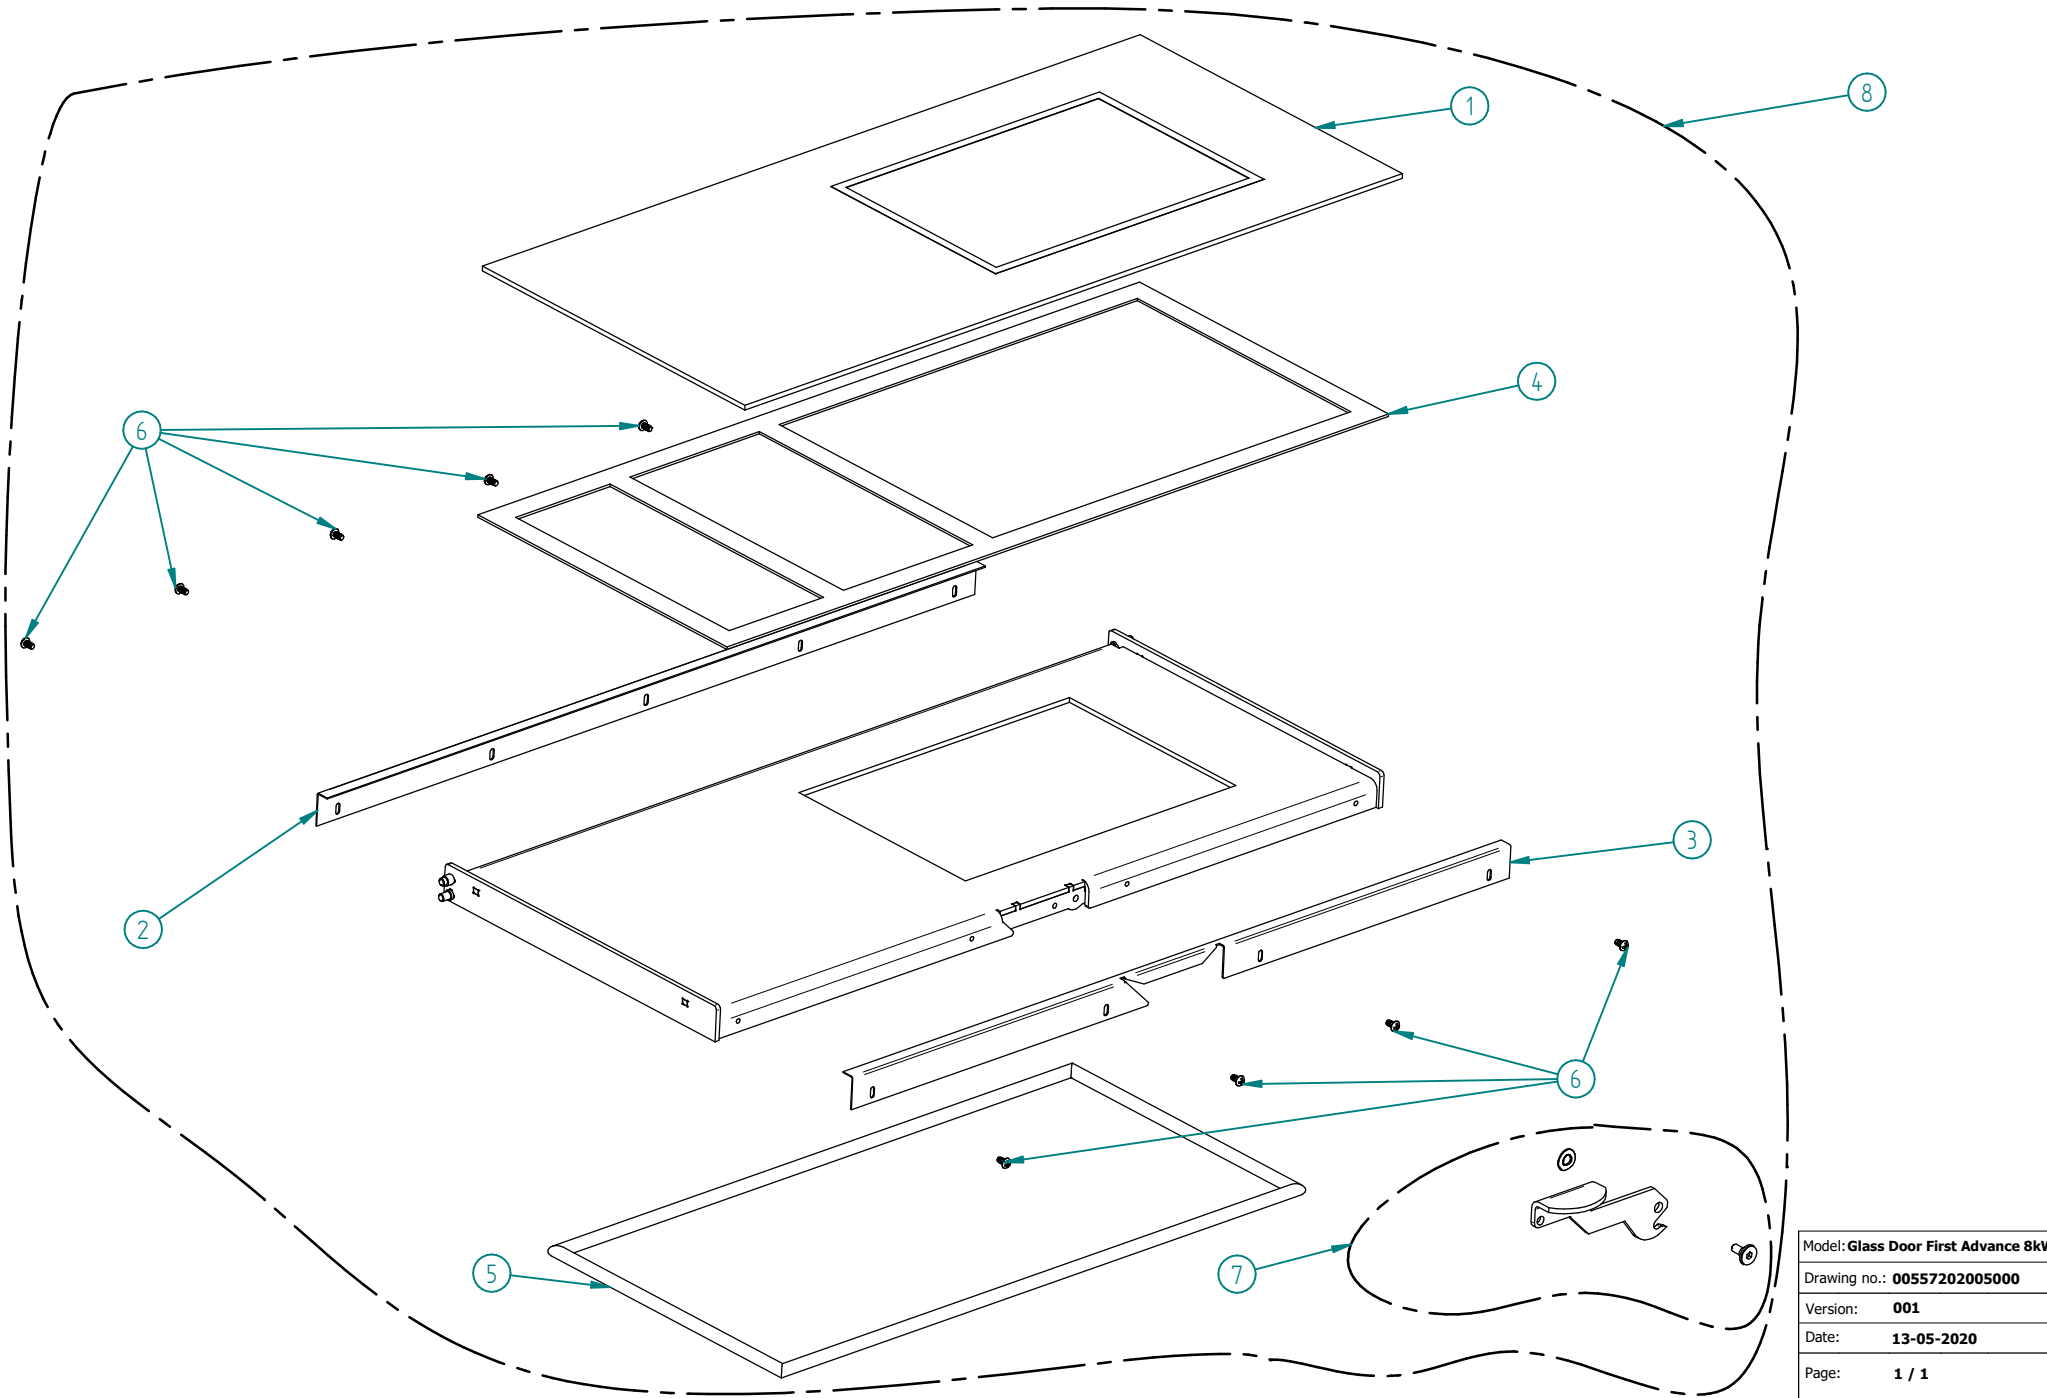

First Advance 8kW V0

Model:	First Advance 8kW
Drawing no.:	0055202005000
Version:	000
Date:	13-05-2020
Page:	1 / 1

Glass Door First Advance 8kW V0

Model: Glass Door First Advance 8kW
Drawing no.: 00557202005000
Version: 001
Date: 13-05-2020
Page: 1 / 1